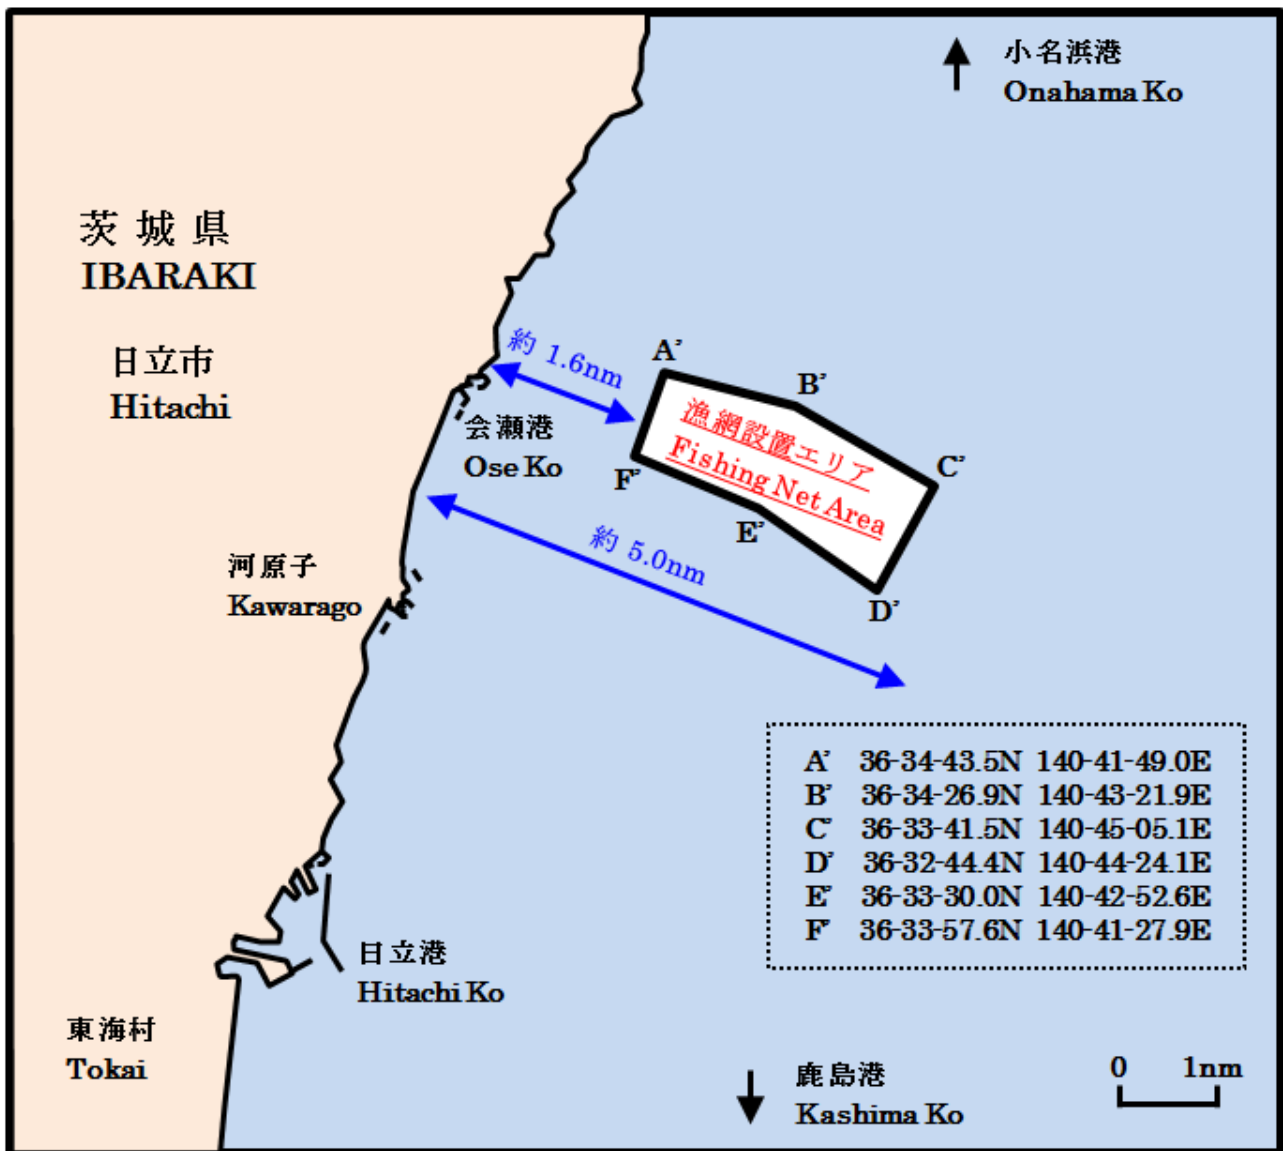

ATTENTION

Fishing Net exists in Ose Ko offing.

When sailing there, please be careful sufficiently!

【Three points to prevent running aground】

1. Prior waterway survey
2. Appropriate look-out
3. Position finding of your own ship

Ibaraki Coast Guard Office